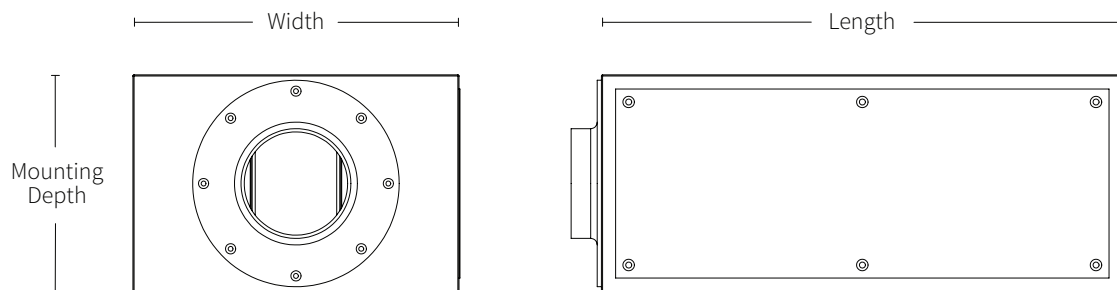

Model	DSUB8
Part Number	DSUB8F680
Woofer Cone	Polypropylene
Woofer Dimensions	Dual 8" (203mm)
Frequency Response	37Hz - 200 kHz \pm 3dB
Impedance	8 ohm
Power Handling	150 Watts
Depth	9.45" (240mm)
Dimensions	9.45 x 14.02 x 25.59" (240 x 356 x 650mm)
Grille Diameter	10" (254mm)
Cutout Diameter	8.75" (222mm)
Mounting Depth	9.55" (243mm)